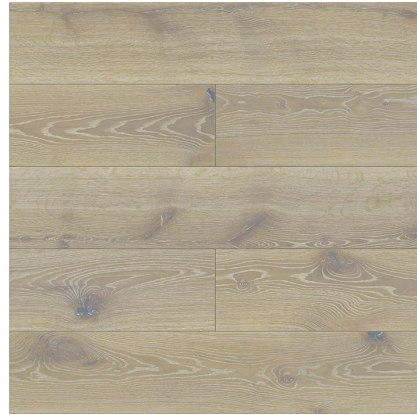

Model: WALD 1L CUSTOM SUPREME LIGHT GREY

Codes: 100336960

Group: G-285

Format: 30X400CM

### COMPOSITION

	Size	Material	Type of material
 Layer 1	0.060-0.070	Varnish	Apresto treatment

### FEATURES

A

L'ANTIC COLONIAL's varnishing, in two finishes, APRESTO (gloss) and APRESTO MATE (matte), provides a unique surface quality that satisfies the most demanding requirements. Advantages: It achieves the highest cleanliness because, since the pores are sealed, dirt and dust remain on the surface and can be easily cleaned.